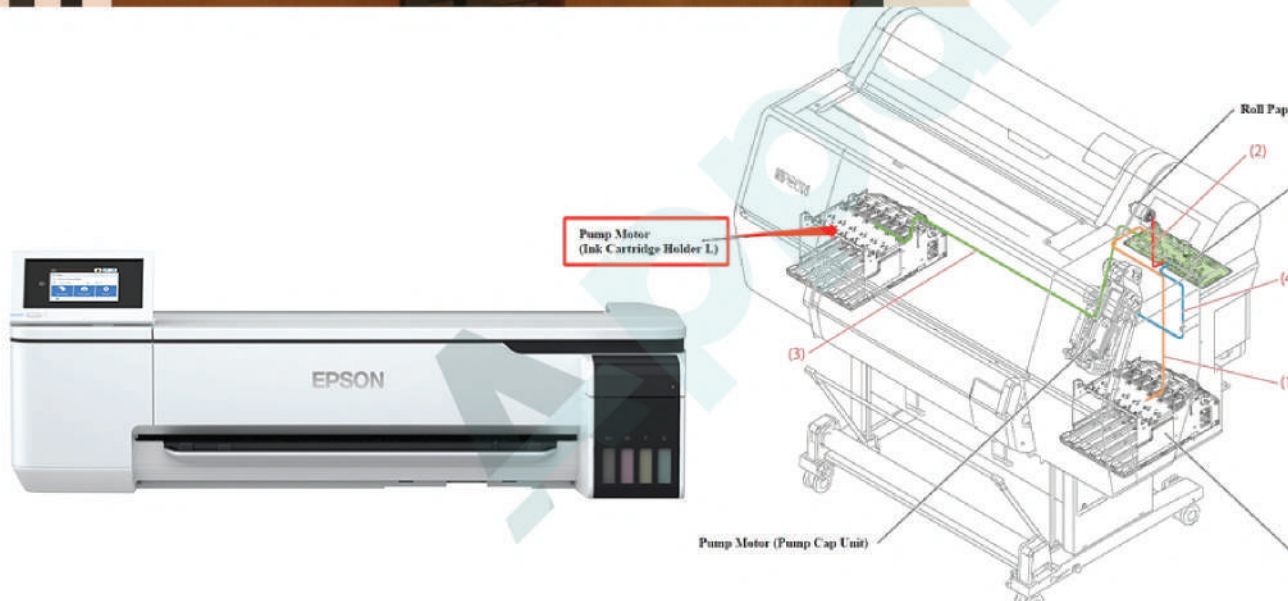

SUBLIMATION PRINTING MACHINE

LARGE FORMAT 24 INCH PRINTER

SURECOLOR SC-F530

1 YEAR

MEET THE CREATIVE DEMANDS OF YOUR CUSTOMERS WITHOUT THE ADDED TIME AND COST TO YOUR BUSINESS WITH THE 61.0CM (24-INCH) EPSON SC-F530 DYE-SUBLIMATION PRINTER. BUILT AND DESIGNED TO PROVIDE THE USER WITH EASE OF USE, GREATER PRODUCTIVITY AND EXCEPTIONAL EFFICIENCY, THE SC-F530 ENCOMPASSES THE CONVENIENT EPSON TOTAL SOLUTIONS, LFP ACCOUNTING TOOL, AND A PRINTER DESIGN THAT REQUIRES LITTLE TIME TO OPERATE AND MAINTAIN. ECONOMICALLY IDEAL FOR SMALL BUSINESSES WITH A LOWER PRINT VOLUME.