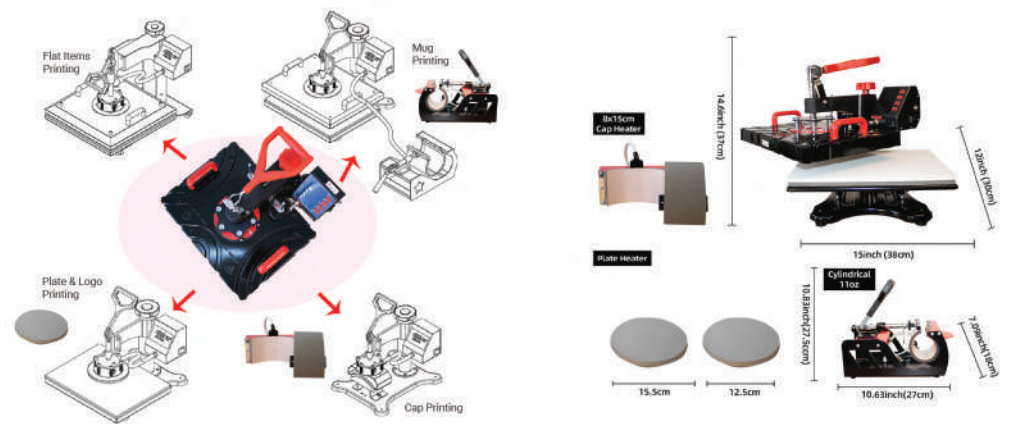

Power : 150/280/800/1000	Voltage: 220V/110V
Packing: Foam packing	Weight: 30Kg
Dimension: 30 X 38cm	Color: Black
Package Size: 450 X 420 X 380mm