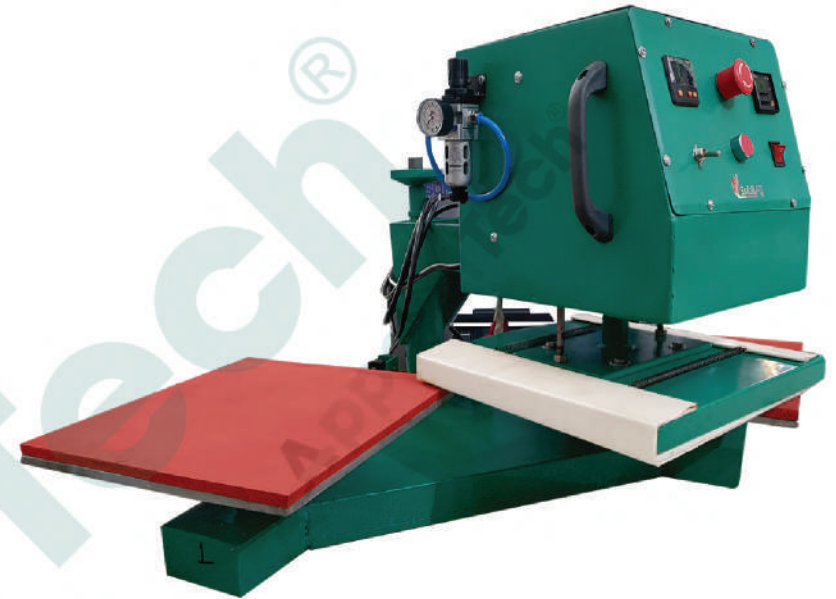

AUTOMATIC DOUBLE BED 16X24 HEAT PRESS MACHINE

AUTOMATIC DOUBLE BED

16X24 HEAT PRESS MACHINE

APPARELTECH AUTOMATIC 16" X 24" HEAT PRESS MACHINE DIGITAL MULTI-FUNCTIONAL SUBLIMATION MACHINE FOR T-SHIRTS (ANY FLAT PRODUCT), USE FOR: THIS MACHINE TRANSFERS ON MANY FLAT SURFACED ITEMS, FULL-RANGE PRESSURE-ADJUSTMENT KNOB ALLOWS THE PRESSURE TO BE ADJUSTED ACCORDING TO THE THICKNESS OF THE MATERIAL YOU'RE TRANSFERRING TO WHICH CAN IMPROVE THE QUALITY OF THE FINISHED TRANSFERS.

Item No.	Heater size	Power	PCS/CTN	GW/CTN	Carton	With accessories
16X24 220/110V Heat Press Machine	15X15in	1800W	1	95kg	73X73X42 CM	Manual/cable

HEATER SIZES

16 X 24 Inches or 40 x 61 Cm Flat Heat Press Machine is Used for Flat Product Transfer Process, this machine is basically used for T-Shirt Printing, Tiles Printing, Shoes Printing, Photo Frames Printing, Pasting with Heat Process, Sublimation Heat Transfer Process.

PRODUCT DESCRIPTION ELEMENTS:

1. T-SHIRT PRINTING,
2. TILES PRINTING,
3. SHOES PRINTING,
4. PHOTO FRAMES PRINTING,
5. PASTING WITH HEAT PROCESS,
6. SUBLIMATION HEAT TRANSFER PROCESS.

Rs. 62999/-