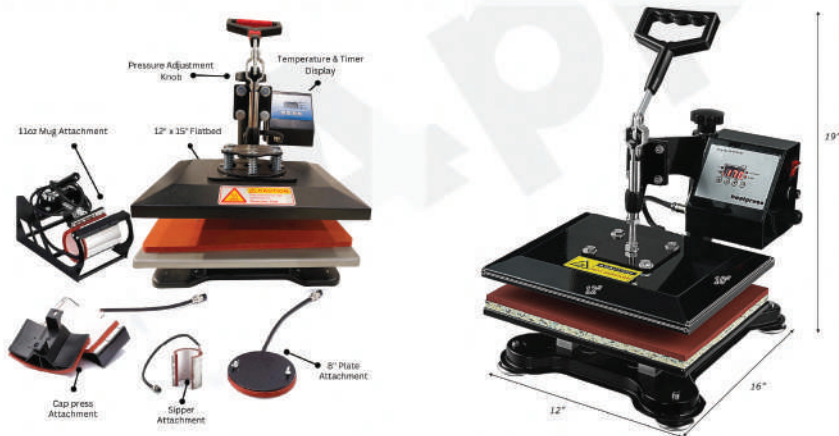

Power : 150/280/800/1000	Voltage: 220V/110V
Packing: Foam packing	Weight: 30Kg
Dimension: 30 X 38cm	Color: Black
Package Size: 450 X 420 X 380mm	

Rs. 15,200/-

A4 5 IN ONE HEAT PRESS MACHINE

Power : 200/280/320/1200w	Voltage: 220V/110V
Packing: Foam packing	Weight: 23Kg
Dimension: 30 X 38cm	Color: Black
Package Size: 450 X 420 X 380mm	

Rs. 8,999/-

5 IN 1 SWING AWAY F910 HEAT PRESS MACHINE

voltage	110V/220V	type	Heat Press machine
color & page	Multicolor	usage	Combo
automatic grade	Semi-Automatic	plate type	Flatbed Printer
driven type	Manual	Application	Mug, Plate, T-Shirt, Mouse Pad, Cap
warranty	1 Year	model number	F910-8
brand name	Subliat	dimensions (l*w*h)	44*42*35cm
weight	23kg		