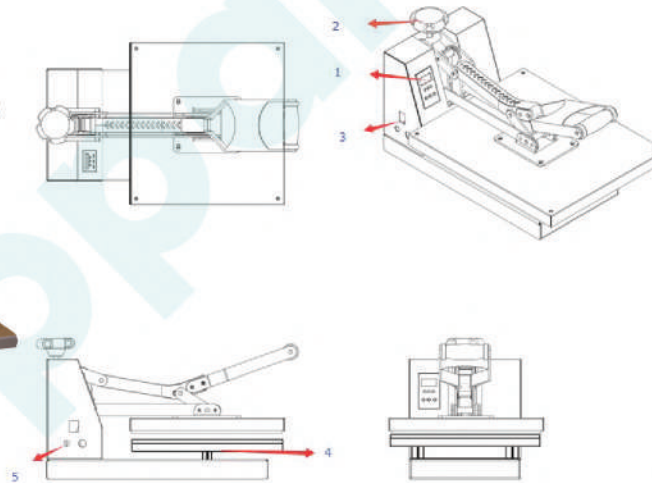

SBIG SUBLIMATION PRINTING SETUP FOR FULL T-SHIRT PRINT

AT EASY MULTIFUNCTIONAL 16X32 HEAT PRESS MACHINE

HIGH PRODUCTION PROCESS – THIS MACHINE HAS A 16 X 32 INCHES LONG PRINTING SURFACE, A LARGE AREA OF WORKSPACE, WHICH ALLOWS YOU TO PRINT MULTIPLE PRODUCTS AT THE SAME TIME, WHICH EVENTUALLY FOLLOWS HIGH AND FAST PRODUCTION PROCESS HIGH QUALITY PRINTING – THIS MACHINE TRANSFERS HIGH QUALITY SUBLIMATION PRINTING. THE THICK BOARD ENHANCES A BETTER HEAT RETENTION, ENSURES HEAT CONSISTENCY, BY WHICH YOU ARE ASSURED OF A NEAT RESULT.

ApparelTech®

Voltage: 220V

Power: 4400W

Temperature range: 0-250 °

Time control range: 0-999 Sec

Heater size: 16 x 32

Color: Sky Blue

Gross Weight: 95KG.

Rs. 24999* / -