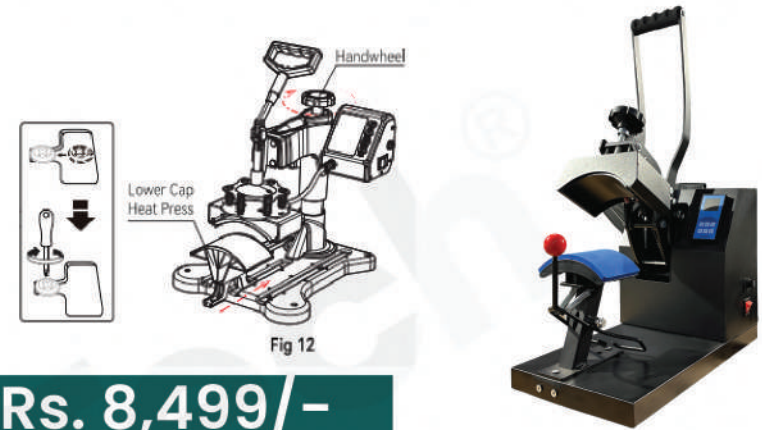

Rs. 8,499/-

CAP DIGITAL HEAT PRESS MACHINE

Rs. 7,499/-

Power : 150/280/800/450w	Voltage: 220V/110V
Packing: Foam packing	Weight: 10Kg
Dimension: 30 X 38cm	Color: Black
Package Size: 38X38X42cm	

HEAVY DUTY CAP HEAT PRESS MACHINE

Rs. 8,499/-

Power : 150/280/800/450w	Voltage: 220V/110V
Packing: Foam packing	Weight: 15Kg
Dimension: 30 X 38cm	Color: Black
Package Size: 38X38X42cm	

SUBLIAT FULLY AUTOMATIC CAP MACHINE

Power : 150/280/800/450w	Voltage: 220V/110V
Packing: Foam packing	Weight: 27Kg