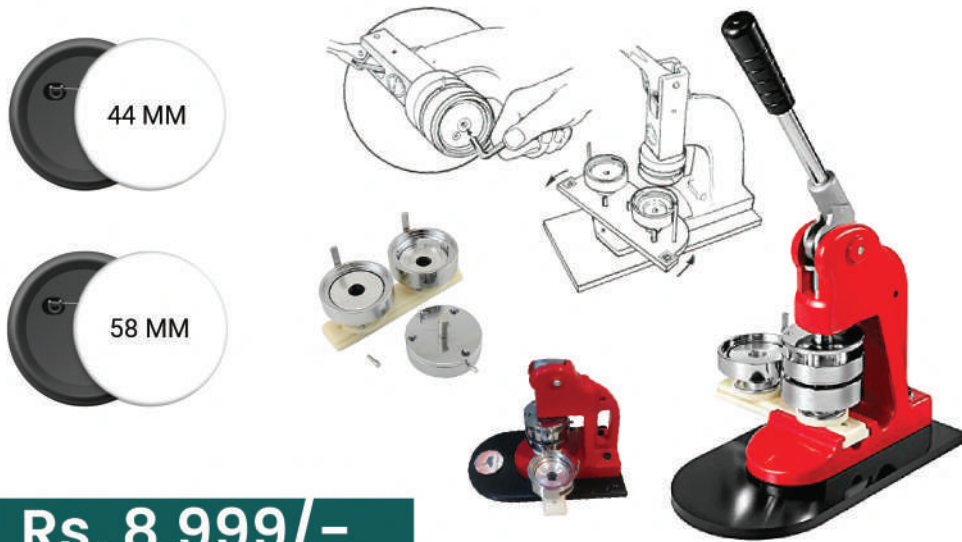

BADGE MAKING MACHINE

Rs. 8,999/-

Gross Weight: 6.5KG	Measure: 95x200x250mm
Dye: 44&58mm	Capacity: 300badges/hr