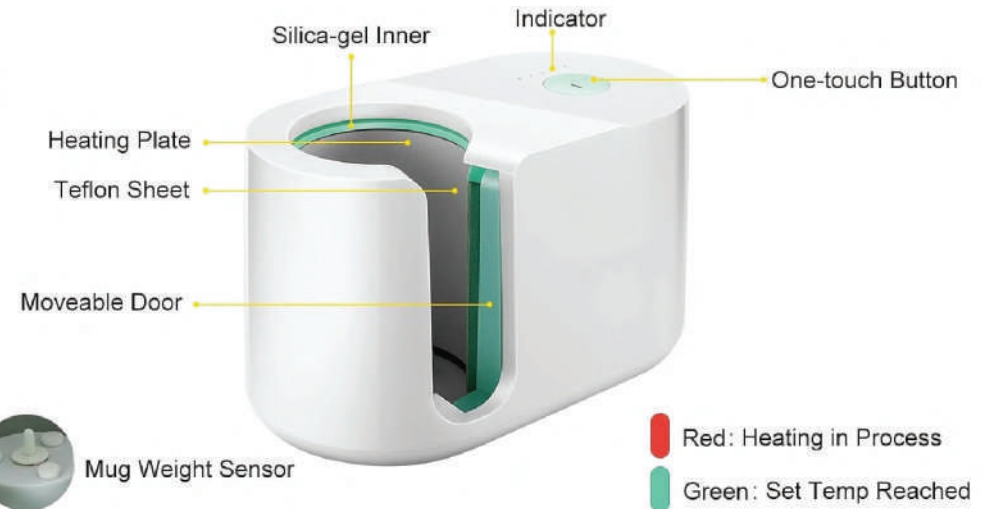

ONE BUTTON FOR TIME AND TEMP SET
Complete the project in few minutes