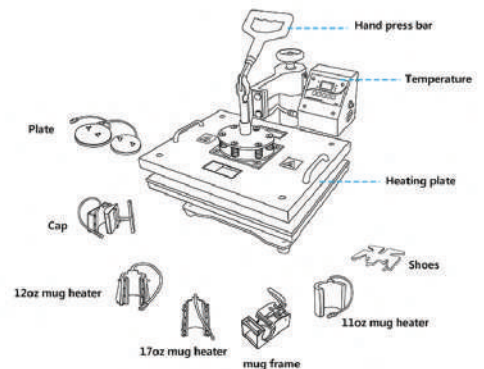

Upgrade Double Heat Tubes

Less time for Great Printing Results

- Digital Time & Temperature
- Rapid Heating
- Pressure Adjustable

Rs. 11,999/-

8IN 1 COMBO HEAT PRESS MACHINE

Power	200/280/320/1250w
Weight	30Kg
Packing	Foam packing
Dimension	30 X 38cm
Voltage	220V/110V
Color	Black
Package Size	450 X 420 X 380mm