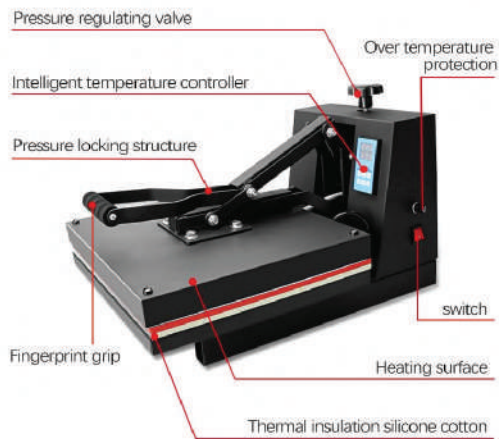

III. Operating Process

1. Set temperature required

Turn on power switch, the light on, and buzzer beeps one time.

Press **ON** button, the light is on (C denotes Celsius). Press arrows "▲" or "▼" to select "C" or "F" (F denotes Fahrenheit) according to your habits.