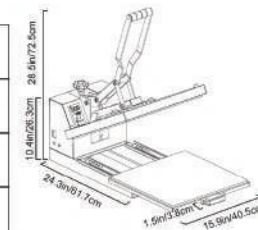

15"X15" AUTO UP WITH SLIDER HEAT PRESS MACHINE

Power	200/280/320/1200w
Weight	25Kg
Packing	Foam packing
Dimension	73 X 49cm
Voltage	220V/110V
Color	Black
Package Size	73 X 49 X 42cm