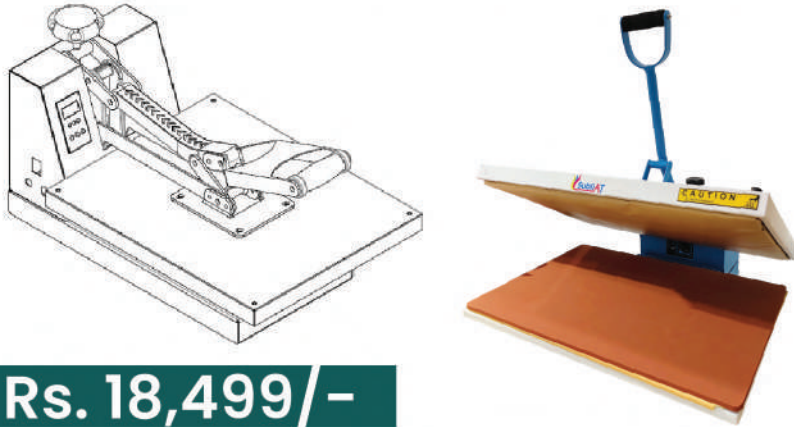

HEAVY DUTY 16"X24" HEAT PRESS MACHINE