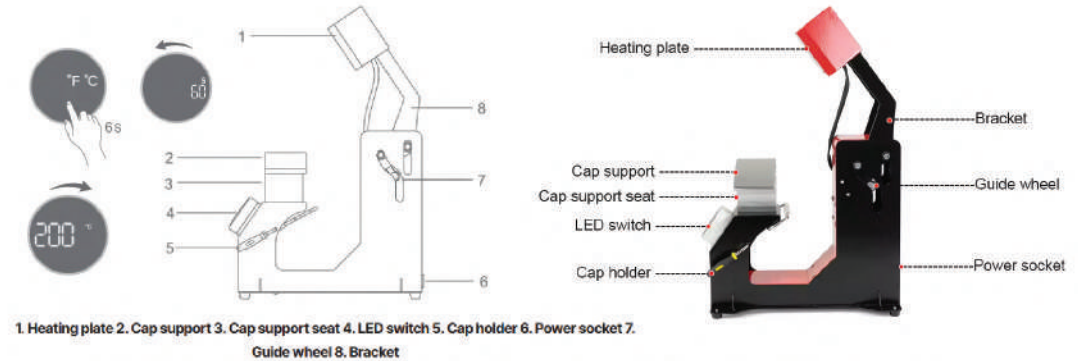

Rs. 8,499/-

Power : 150/280/800/450w	Voltage: 220V/110V
Packing: Foam packing	Weight: 15Kg
Dimension: 30 X 38cm	Color: Black
Package Size: 38X38X42cm	

SUBLIAT FULLY AUTOMATIC CAP MACHINE

Power : 150/280/800/450w	Voltage: 220V/110V
Packing: Foam packing	Weight: 27Kg