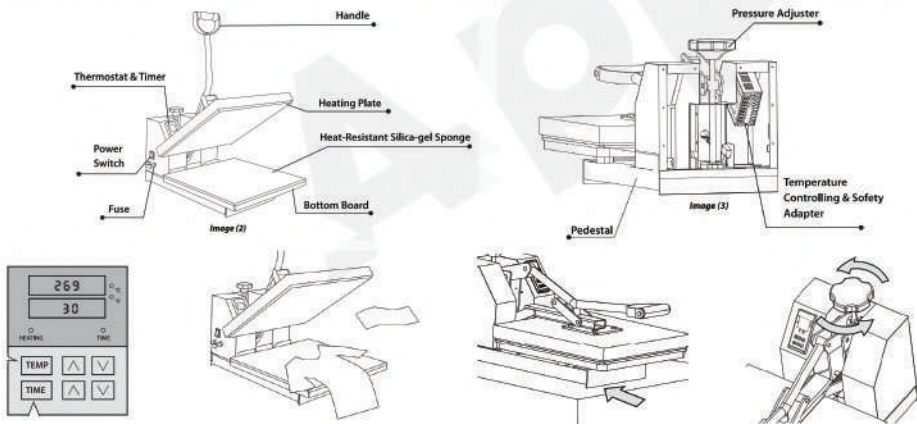

ANTI-CORROSION EVENLY HEATING PLATE

Rs. 18,499/-

15" X 15" DIGITAL HEAT PRESS MACHINE

Power : 200/280/320/1400w	Voltage: 220V/110V
Packing: Foam packing	Weight: 25Kg
Dimension: 30 X 38cm	Color: Black
Package Size: 73X49X42cm	