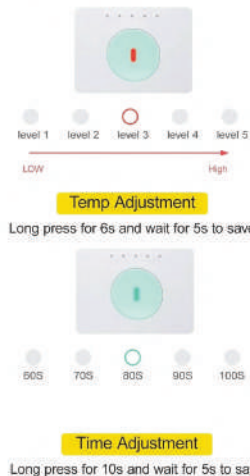

ONE BUTTON FOR TIME AND TEMP SET
Complete the project in few minutes