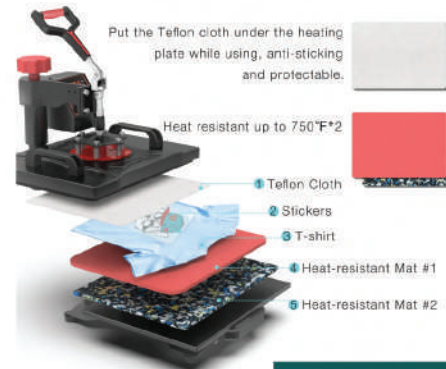

HEAT RESISTANT MAT & TEFLON CLOTH