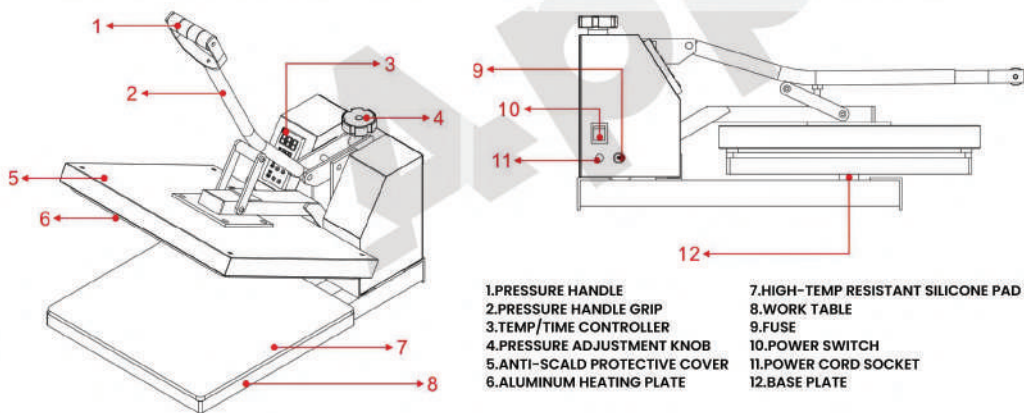

Rs. 12,999/-