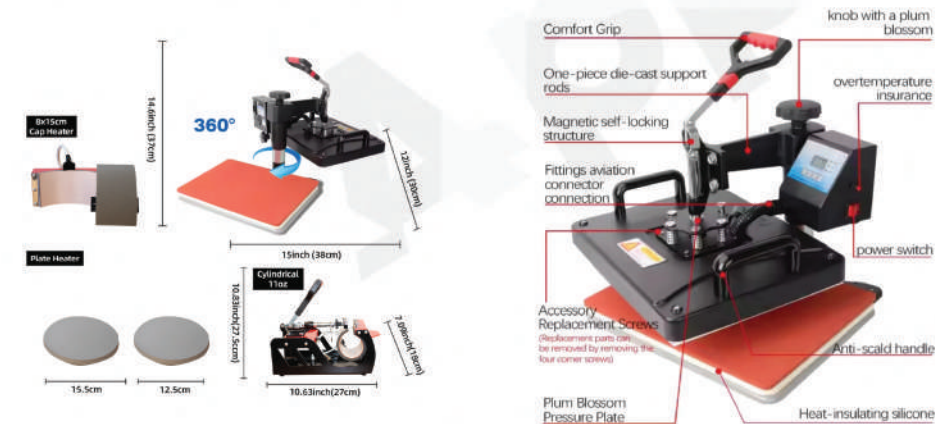

DIGITAL 5 IN 1 HEAT PRESS MACHINE

Power : 200/280/320/1250w	Voltage: 220V/110V
Packing: Foam packing	Weight: 28Kg
Dimension: 30 X 38cm	Color: Black
Package Size: 450 X 420 X 380mm	

Rs. 9,999/-

HEAVY DUTY 5 IN 1 P8100 HEAT PRESS MACHINE