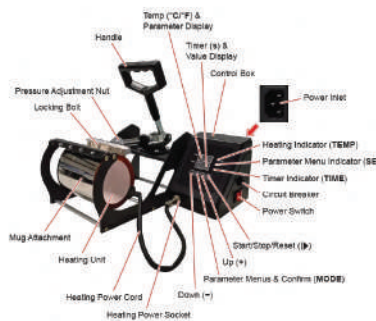

HEAVY DUTY MUG HEAT PRESS MACHINE

Gross Weight: 6KG	Bi-voltage : 220/110V/350w
Print Speed: 90sec	Measure: 450x420x380mm
Packing: Carton Packing	Temp System: Celsius & Fahrenheit

Rs. 3,999/-