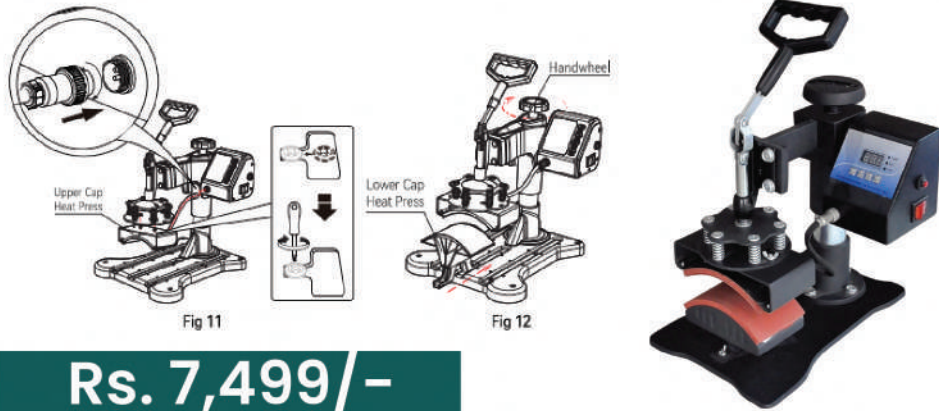

CAP DIGITAL HEAT PRESS MACHINE

Rs. 7,499/-

Power : 150/280/800/450w	Voltage: 220V/110V
Packing: Foam packing	Weight: 10Kg
Dimension: 30 X 38cm	Color: Black
Package Size: 38X38X42cm