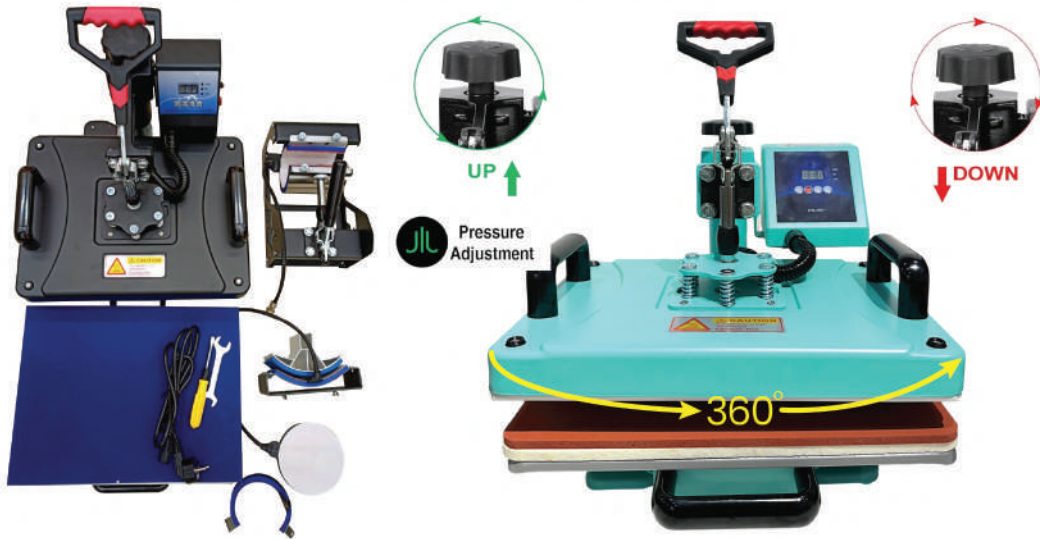

Rs. 8,999/-

5 IN 1 SWING AWAY F910 HEAT PRESS MACHINE

voltage	110V/220V	type	Heat Press machine
color & page	Multicolor	usage	Combo
automatic grade	Semi-Automatic	plate type	Flatbed Printer
driven type	Manual	Application	Mug, Plate, T-Shirt, Mouse Pad, Cap
warranty	1 Year	model number	F910-8
brand name	Subliat	dimensions (l*w*h)	44*42*35cm
weight	23kg		

360-Degree Swing Away
 Rated Power: 600W
 Rated Frequency: 60Hz
 Rated Voltage: AC~120V
 Highest temperature: 40°C-210°C
 104°F-410°F

15.7in/40cm

Rs. 12,500/-

5 IN ONE MACHINE WITH DRAWER/SLIDE

Power : 200/280/320/1200w	Voltage: 220V/110V
Packing: Foam packing	Weight: 28Kg
Dimension: 30 X 38cm	Color: Black
Package Size: 450 X 420 X 380mm	