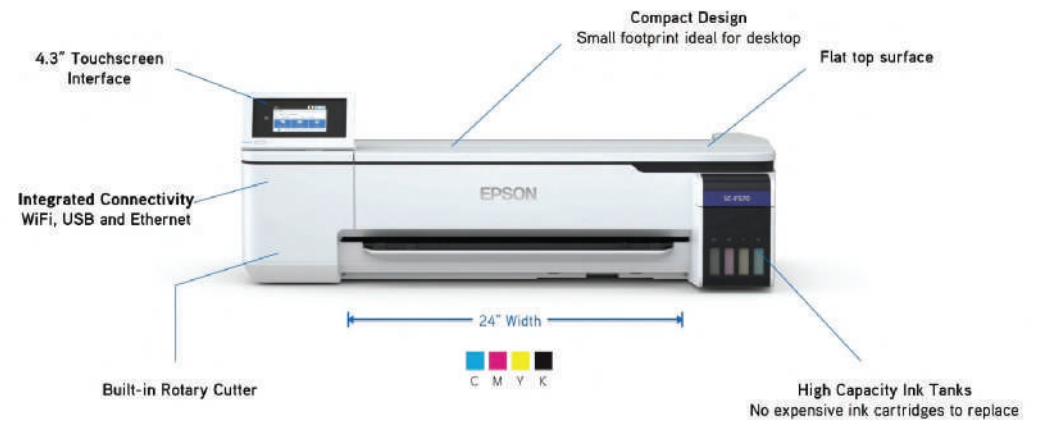

EPSON F530 SUBLIMATION PRINTER

Rs. 1,35,999* /-

A4 SUBLIAT MOBILE SKIN CUTTER

LIFE TIME FREE SOFTWARE

SKIN MIX DESIGN

MOQ 100 Rs. 3000/-
MOQ 10 Rs. 500/-

Rs. 22,500/-

Power : 110/220	Cutting width: 250mm
Feeding film width: 200mm	Weight: 6.8Kg
Material support: Hydrogel Film, PVC, PET, Nano film etc.	
Software: Support With All Android mobile Phone System	