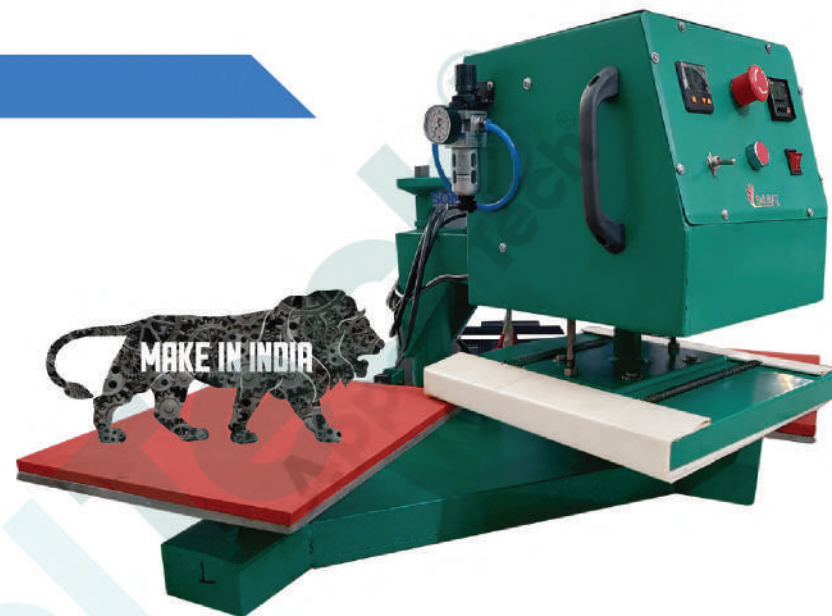

PRODUCT DESCRIPTION ELEMENTS:

1. T-SHIRT PRINTING,
2. TILES PRINTING,
3. SHOES PRINTING,
4. PHOTO FRAMES PRINTING,
5. PASTING WITH HEAT PROCESS,
6. SUBLIMATION HEAT TRANSFER PROCESS.

Rs. 62999/-

INDIAN SUBLIMATION MACHINEAL

AUTOMATIC DOUBLE BED 15X15 HEAT PRESS MACHINE

A HEAT PRESS IS A TYPE OF MACHINE THAT UTILIZES HEAT IN ORDER TO APPLY DESIGNS ONTO VARIOUS SUBSTRATES. IT USES A COMBINATION OF PRESSURE FROM THE HEATED UPPER PLATEN ONTO THE LOWER PLATEN IN ORDER TO ACHIEVE ITS RESULTS. THE MAJORITY OF PRESSES ARE USED TO APPLY HEAT TRANSFERS ONTO A RANGE OF GARMENTS.WE ARE OFFERING THESE MACHINES IN MANY TECHNICAL SPECIFICATIONS. THESE MACHINES ARE HIGHLY ACKNOWLEDGED BY OUR PRECIOUS CUSTOMERS FOR THEIR OPTIMUM PERFORMANCE AND LONGER SERVICE LIFE.

Rs. 54999/-

INDIAN SUBLIMATION MACHINEAL

AUTOMATIC DOUBLE BED 6X6 HEAT PRESS MACHINE

A HEAT PRESS IS A TYPE OF MACHINE THAT UTILIZES HEAT IN ORDER TO APPLY DESIGNS ONTO VARIOUS SUBSTRATES. IT USES A COMBINATION OF PRESSURE FROM THE HEATED UPPER PLATEN ONTO THE LOWER PLATEN IN ORDER TO ACHIEVE ITS RESULTS. THE MAJORITY OF PRESSES ARE USED TO APPLY HEAT TRANSFERS ONTO A RANGE OF GARMENTS.WE ARE OFFERING THESE MACHINES IN MANY TECHNICAL SPECIFICATIONS. THESE MACHINES ARE HIGHLY ACKNOWLEDGED BY OUR PRECIOUS CUSTOMERS FOR THEIR OPTIMUM PERFORMANCE AND LONGER SERVICE LIFE.