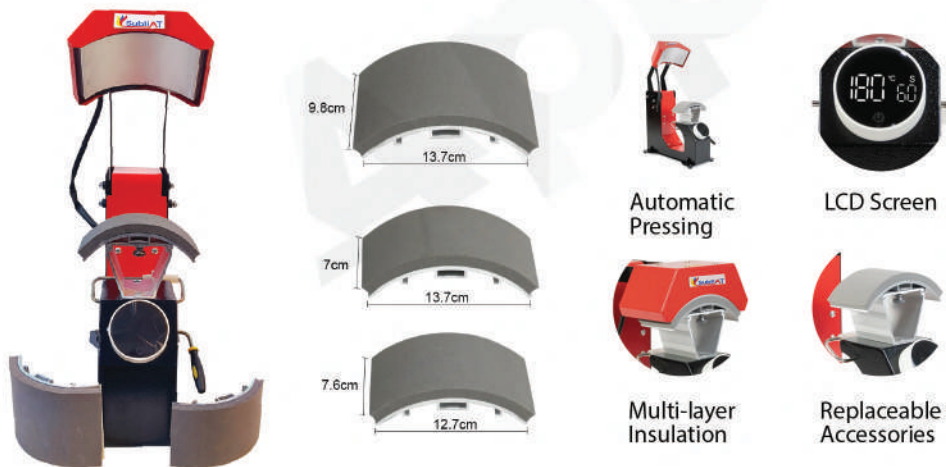

Rs. 8,499/-

CAP DIGITAL HEAT PRESS MACHINE

Rs. 7,499/-

Power : 150/280/800/450w	Voltage: 220V/110V
Packing: Foam packing	Weight: 10Kg
Dimension: 30 X 38cm	Color: Black
Package Size: 38X38X42cm	

HEAVY DUTY CAP HEAT PRESS MACHINE

Rs. 8,499/-

Power : 150/280/800/450w	Voltage: 220V/110V
Packing: Foam packing	Weight: 15Kg
Dimension: 30 X 38cm	Color: Black
Package Size: 38X38X42cm	

SUBLIAT FULLY AUTOMATIC CAP MACHINE

Power : 150/280/800/450w	Voltage: 220V/110V
Packing: Foam packing	Weight: 27Kg