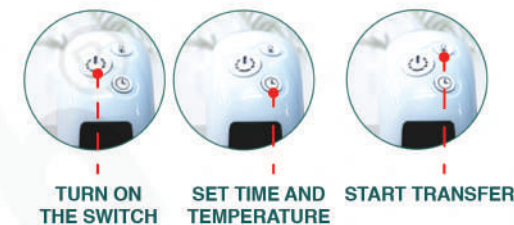

Rs. 9,499/-

AUTOMATIC MUG HEAT PRESS MACHINE

ONE BUTTON FOR TIME AND TEMP SET
Complete the project in few minutes

Rs. 8,999/-

LOGO & NECK LABEL HEAT PRESS MACHINE

POWERFUL PERFORMANCE

TURN ON THE SWITCH SET TIME AND TEMPERATURE START TRANSFER