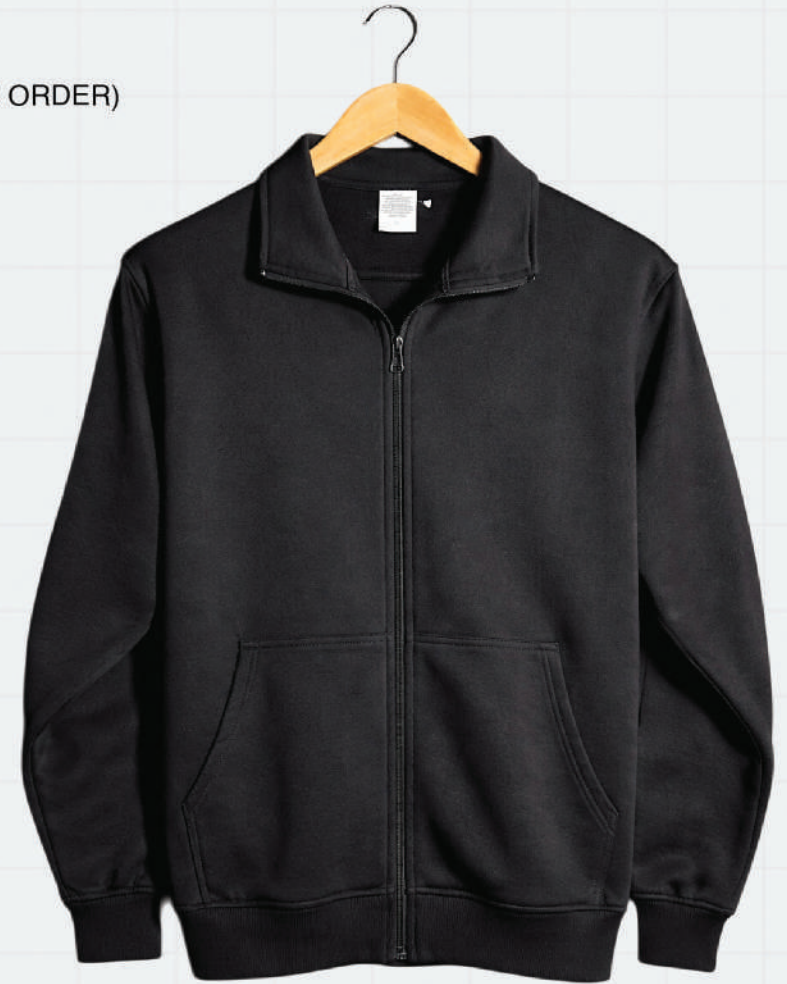

Item Name : Sweartshirt

Quality : Cotton Fleece(spun)

GSM : 350 - 370

Neck Type : Round Neck

*ALL SIZES ARE APPROXIMATE CAN VARY .75 INCH

COLLAR ZIPPER (MADE TO ORDER)

Size T-Shirt

SIZE	LENGTH	CHEST
S	25	21
M	25.5	20
L	26	22
XL	27	22
XXL	28	24